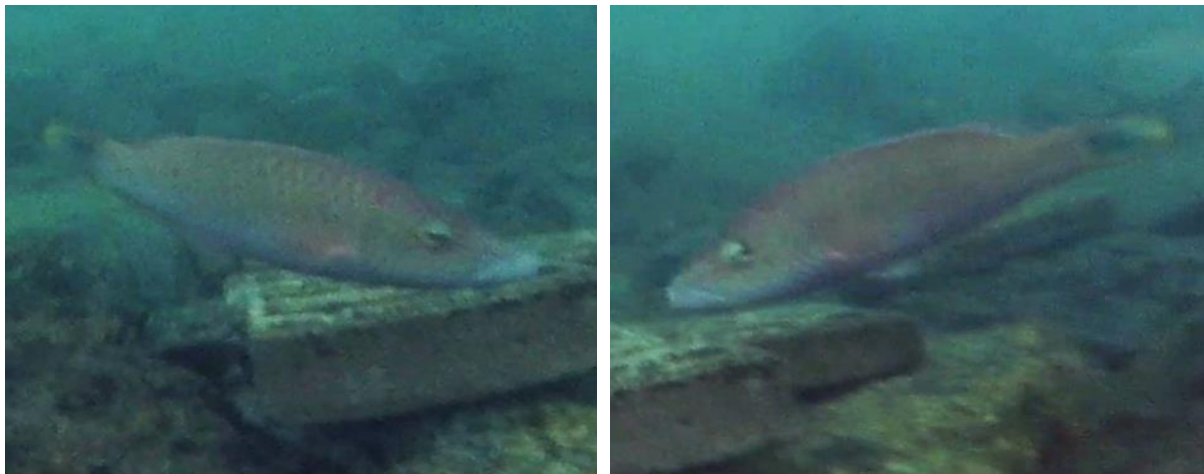

## A cheek-lined Maori-wrasse in the Singapore Strait

Daisuke Taira

[d.taira@u.nus.edu](mailto:d.taira@u.nus.edu)

---

**Subject:** Cheek-lined Maori-wrasse, *Oxycheilinus digramma* (Teleostei: Labridae).

**Subject identified by:** Daisuke Taira.

**Location, date and time:** Singapore Strait off western Pulau Hantu; 16 April 2018; at around 1100 hrs.

**Habitat:** Marine. Along sloping riprap seawall, at around one metre depth.

**Observer:** Daisuke Taira

**Observation:** One example of about 20 cm was recorded on a video footage by a 360 degree camera (see attached pictures). It was swimming about just above granite boulders during high tide.

Views of the lateral aspects of the fish as it was darting about near the seawall. Images extracted from video footage recorded by Daisuke Taira

**Remarks:** The cheek-lined Maori-wrasse is distinguished from its close relatives by its slender head and fine diagonal lines on the lower cheek and gill cover. It grows up to 30 cm and inhabits coral reefs down to 60 m depth, and is widely distributed from the Red Sea and East Africa through Indonesia, to Australia, Micronesia and Samoa, and north to the Ryukyu Islands (Allen & Erdmann, 2012: 704).